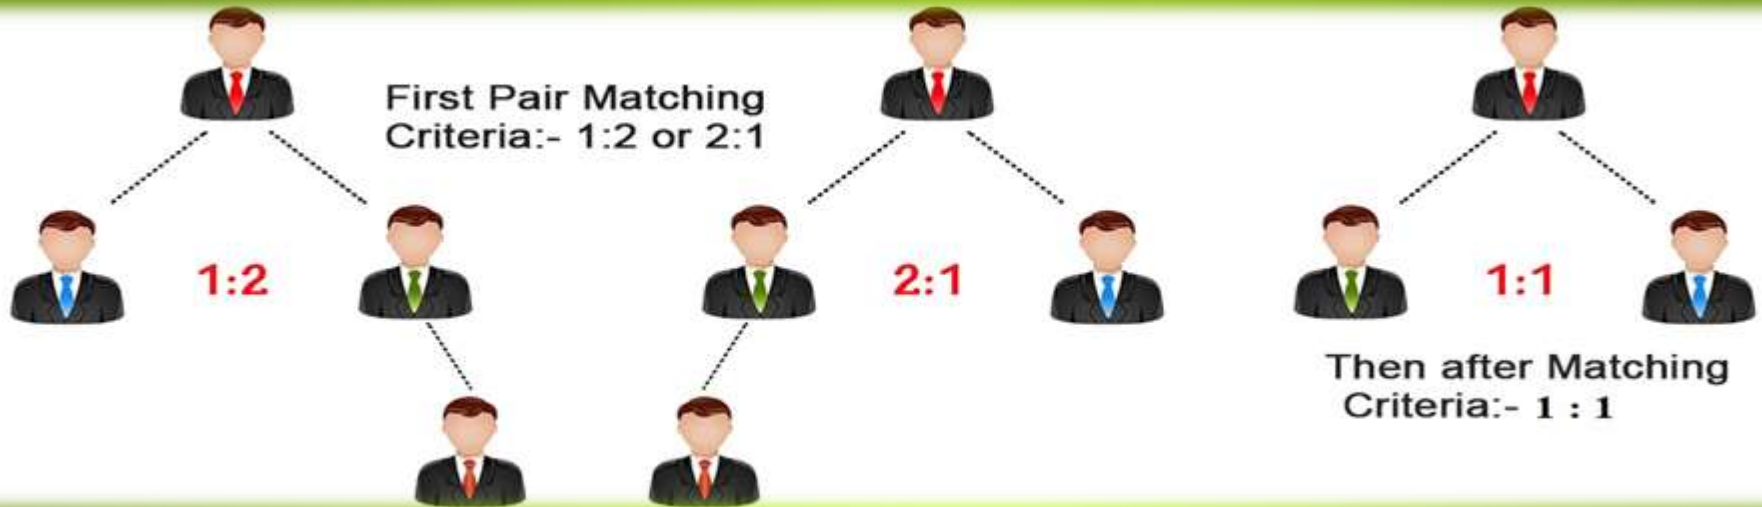

MATCHING INCOME

Next 1:1 = 1000/- Unlimited Depth
Daily 5 Pair Capping
5X1000/- = 5000/- Per day income
Weekly Income: 35000/-
Monthly Income: 1,50,000
Daily Closing Weekly Payout